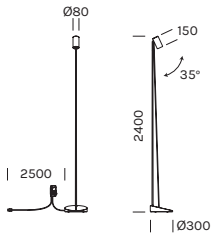

INDOOR - FLOOR

BOOM

- alluminio, fibra di carbonio,
marmo

- aluminum, carbon fiber,
marble

3852 **M 2700K**

Power 6.6W

Nominal lumen 700.0lm

CRI >90

Supply 220-240V

Item	Temperature	°Optic	Finish
3852	M	30	-BV 
			-TI 

...composed by
3804 (1Pz)
3802 (1Pz)